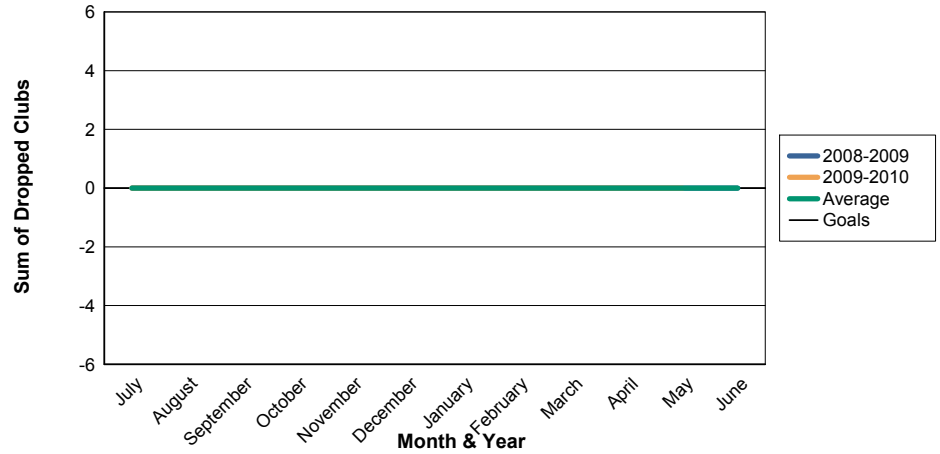

3 Year Comparisons for GMT Constitutional Area 4

By GMT District

As of May 2010

Sum of New Clubs/ Month & Year

For District 111MS

Sum of Dropped Clubs/ Month & Year

For District 111MS

Sum of Net Clubs/ Month & Year