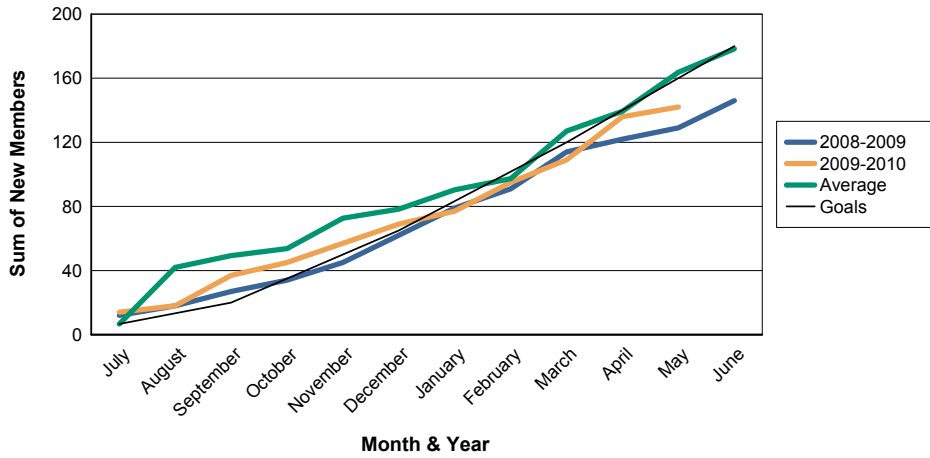

For District 111MS

Sum of Charter Members/ Month & Year

For District 111MS

3 Year Comparisons for GMT Constitutional Area 4

By GMT District

As of May 2010

Sum of New Members/ Month & Year

For District 111MS