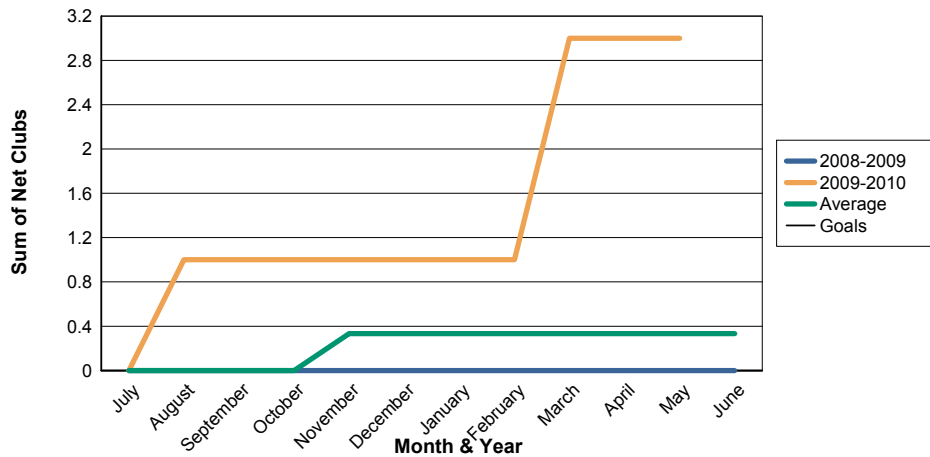

Sum of Net Clubs/ Month & Year

For District 111MS