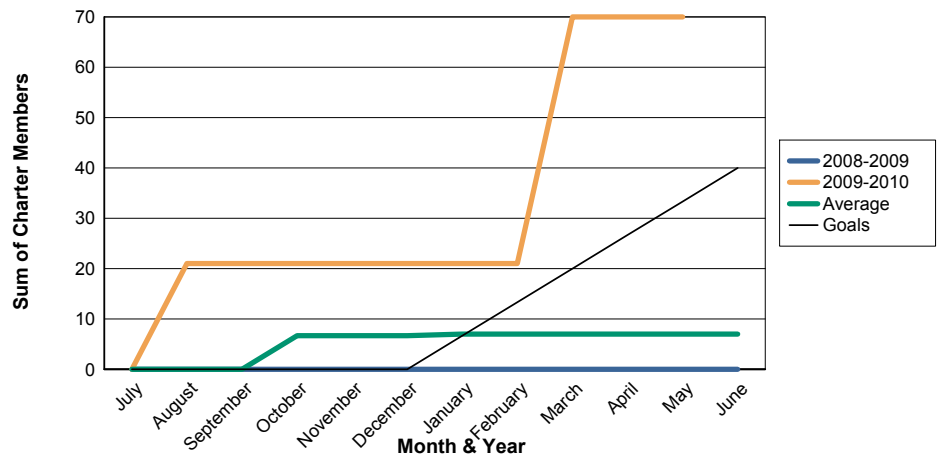

Sum of Charter Members/ Month & Year

For District 111MS