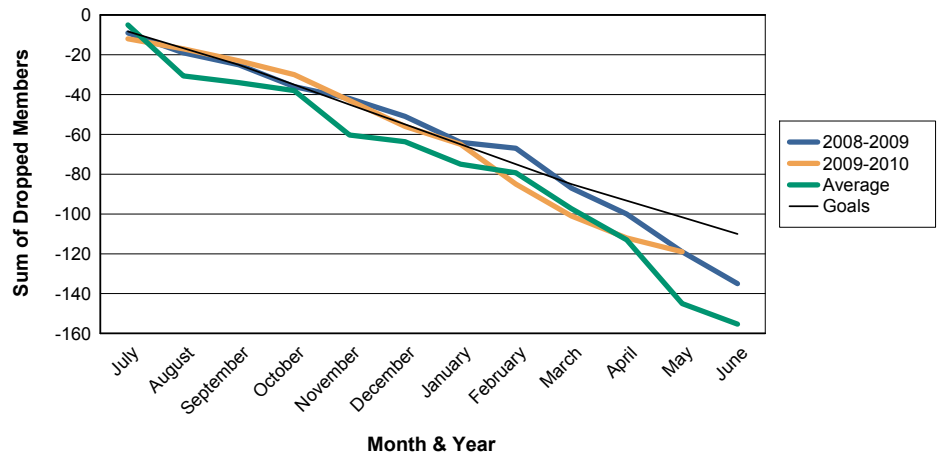

Sum of Dropped Members/ Month & Year

For District 111MS