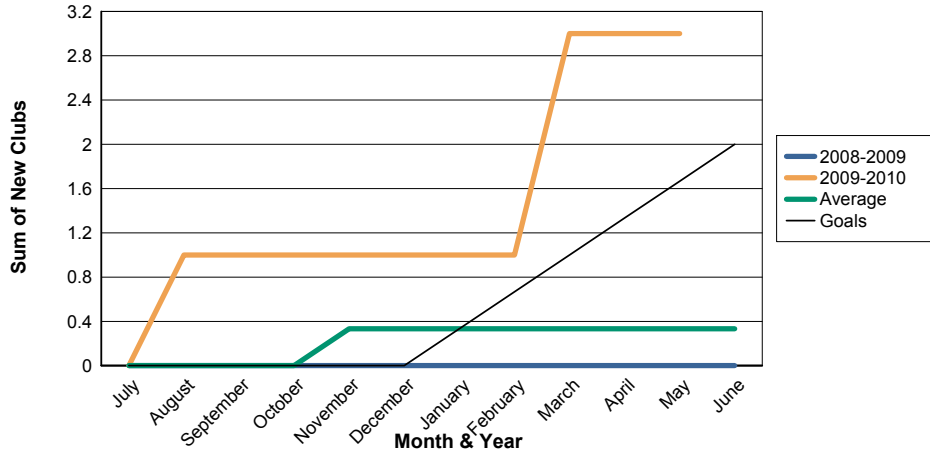

3 Year Comparisons for GMT Constitutional Area 4

By GMT District

As of May 2010

Sum of New Clubs/ Month & Year

For District 111MS

Sum of Dropped Clubs/ Month & Year

For District 111MS

Sum of Net Clubs/ Month & Year